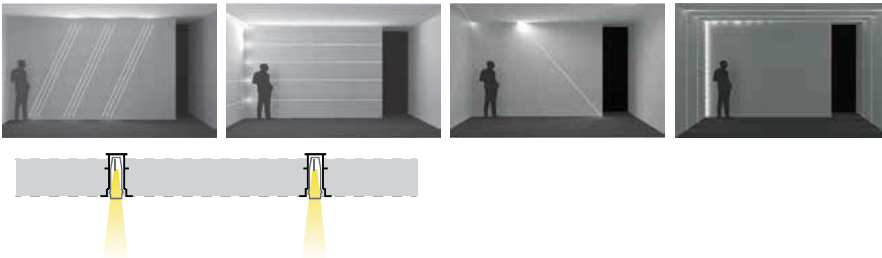

# LUMPRO STRIP 2835

**60LEDs = 14,4W/mtr - 120LEDs = 28,8W/mtr**

## Outline Lighting

This application allows impressive decorative effects on walls and false ceilings.

## Background Lighting

- 2835 Chipset LED Strip
- 24 Volt DC
- 5mtr per roll
- IP20 / IP 62
- Available 2700/3000/4000K
- 10mm Strip Width
- 5 Years Warranty on Lumpro Premium

Meer info ?

**Project Zero**